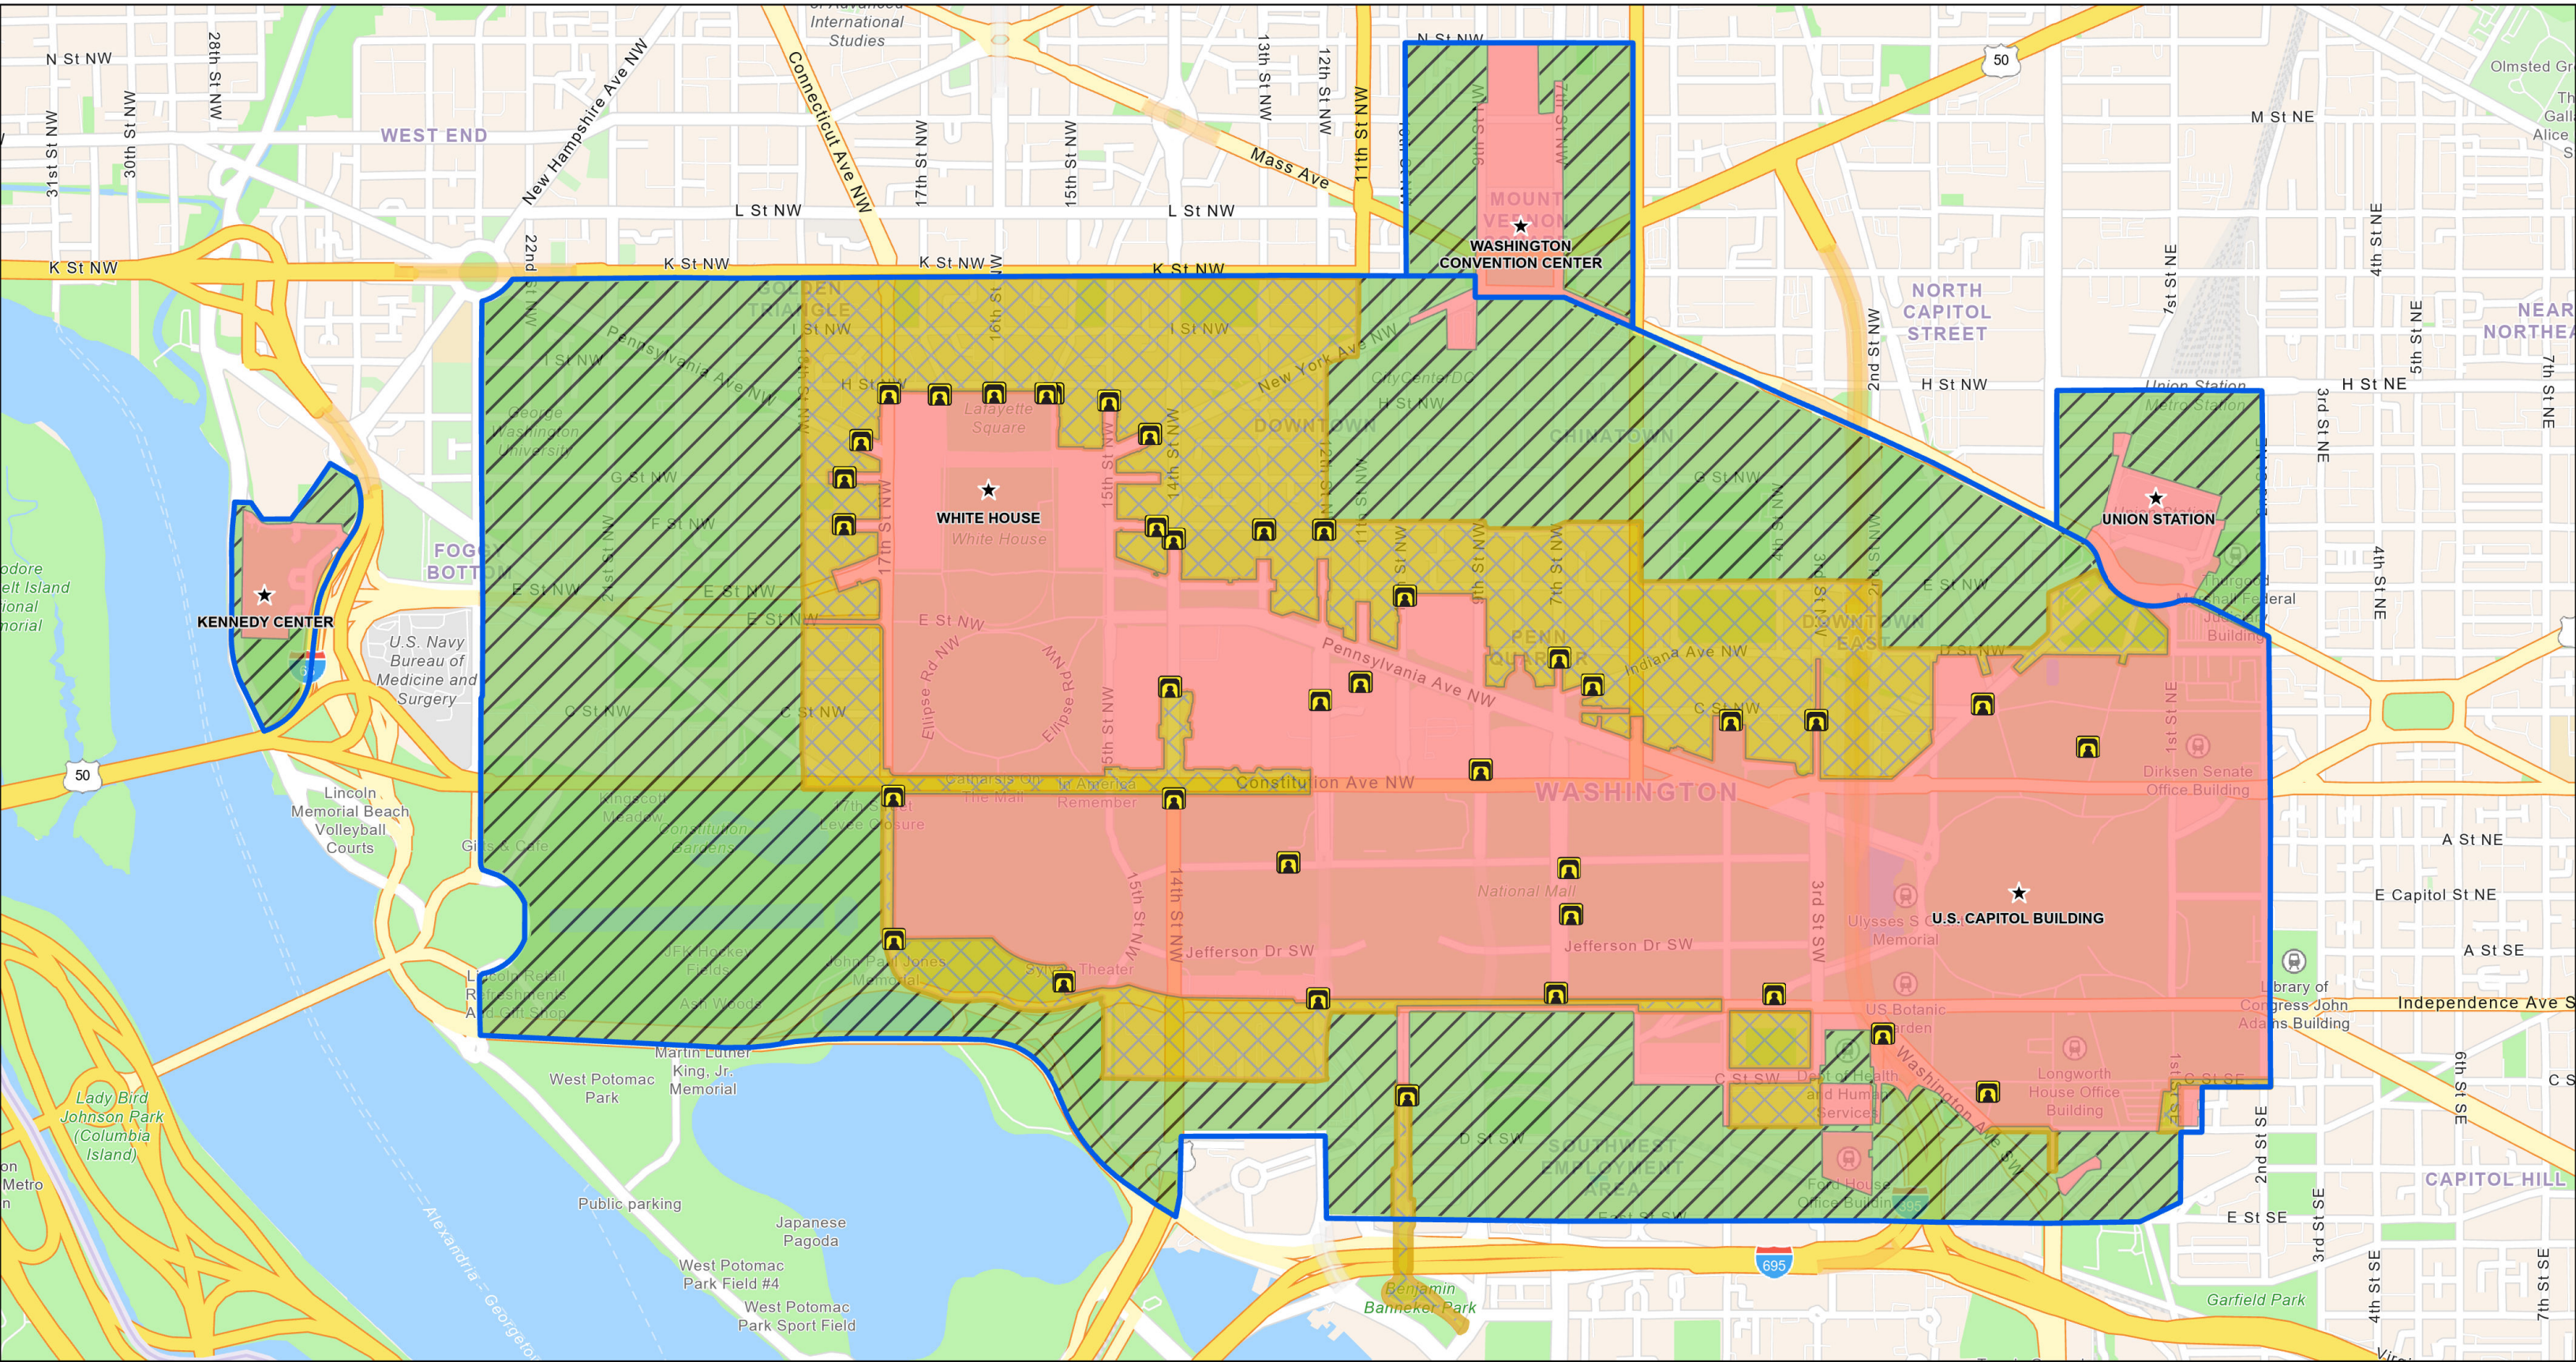

# 2025 INAUGURATION PUBLIC SAFETY OVERVIEW MAP

U.S. DEPARTMENT OF HOMELAND SECURITY  
UNITED STATES SECRET SERVICE

Scale: 1:13,500

- Pedestrian Restricted Zone
- Affected Perimeter
- Vehicle Screening Perimeter
- Pedestrian Checkpoints
- Local Traffic Zone